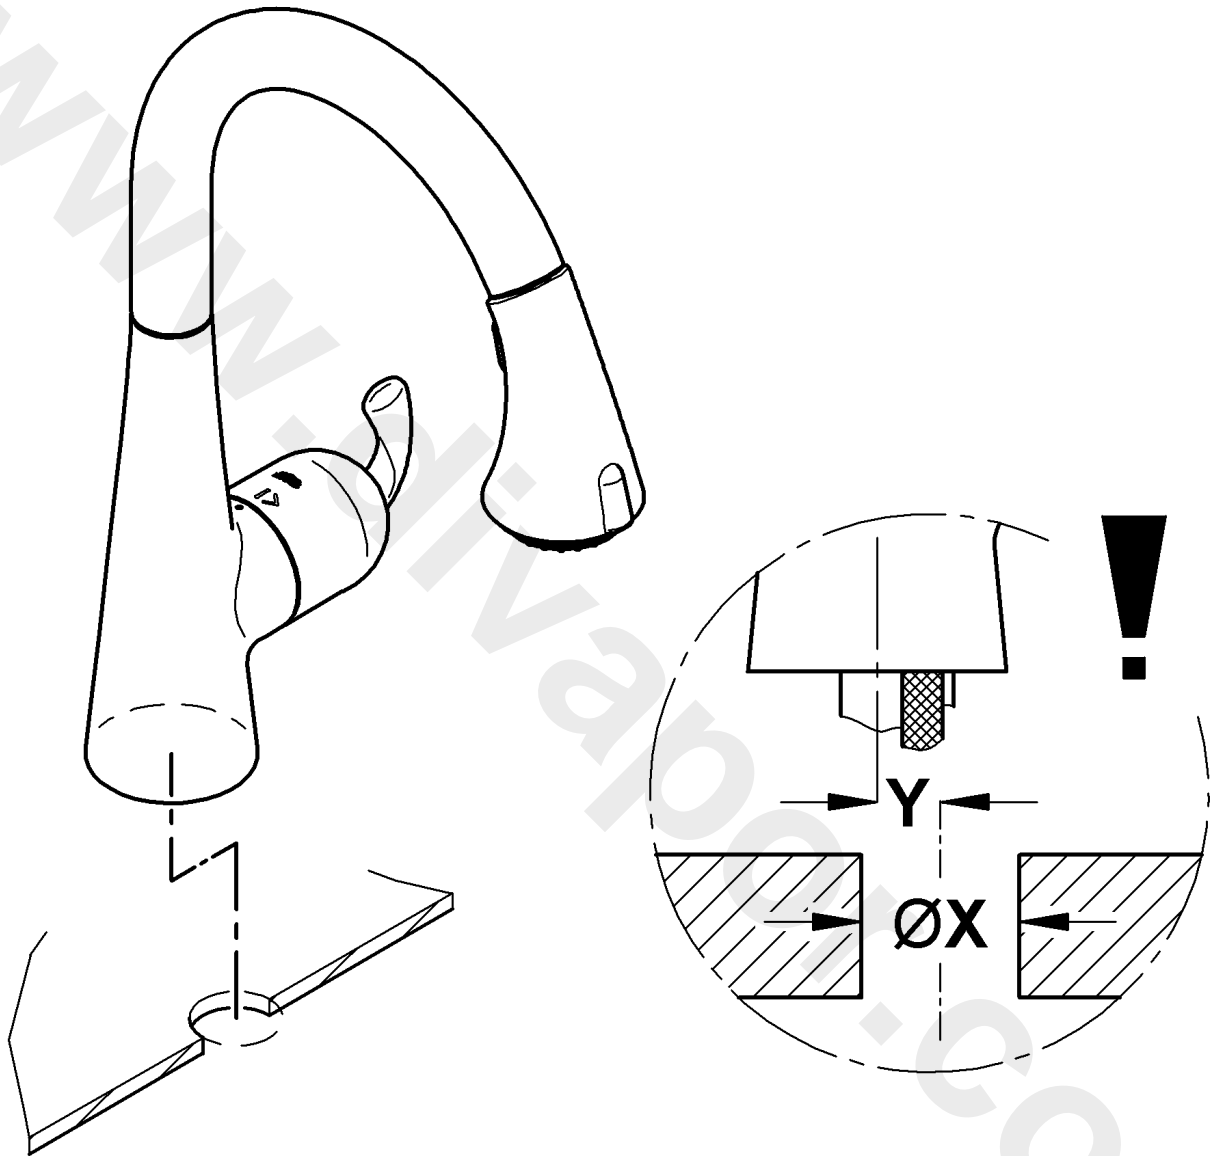

GROHE

ENJOY WATER®

ØX	1 1/4" (32mm)	1 11/32" (34mm)	1 3/8" (35mm)	1 1/2" (38mm)	1 3/4" (45mm)
Y	17/64" (7mm)	15/64" (6mm)	13/64" (5mm)	5/32" (4mm)	0